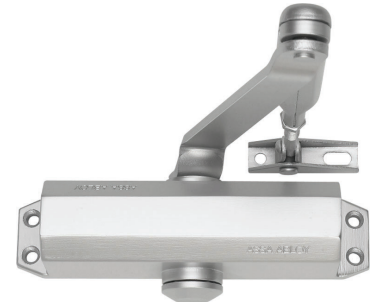

# Door Closer - Surface Mounted

## DC110

ASSA ABLOY

Door Closer

DC110

### Description:

- Rack and pinion door closer with link arm
- Certified in compliance with EN 1154, size 2/3/4
- For single action doors up to 1100mm

### Characteristics:

- Can be used for left and right-handed doors
- Suitable for fire and smoke protection doors
- Closing and latching speed adjustable via regulating valves
- Thermodynamic valves for consistent performance
- Standard colours: Silver EV1; White, similar to RAL9016; Black, similar to RAL9005