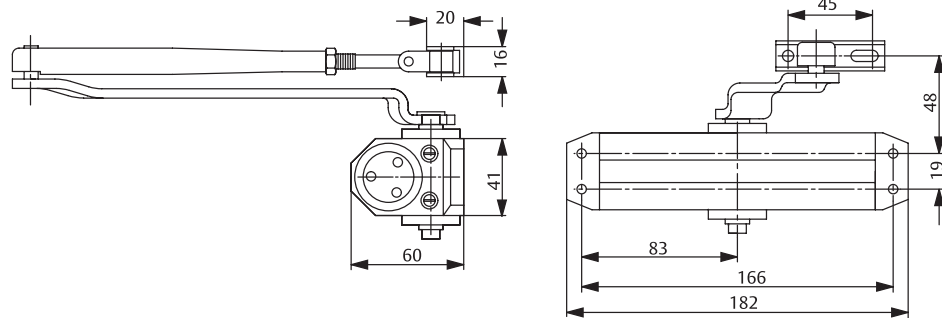

### Description:

- Rack and pinion door closer with link arm
- Certified in compliance with EN 1154, size 2/3/4
- For single action doors up to 1100mm

Door Closer

Technical details  
for DC110

Technical details:	
Closing force	EN2/3/4
Door width up to	1100mm
Fire and smoke protection	Yes
Door swing directions	Left / right handed
Closing speed	Variable between 180°-15°
Latching speed	Variable between 15°-0°
Weight	1.5kg
Height	41mm
Depth	60mm
Length	182mm
In compliance with	EN1154
CE marking for building products	Yes