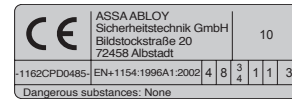

Characteristics:

- Can be used for left and right-handed doors
- Suitable for fire and smoke protection doors
- Closing and latching speed adjustable via regulating valves
- Thermodynamic valves for consistent performance
- Standard colours: Silver EV1; White, similar to RAL9016; Black, similar to RAL9005