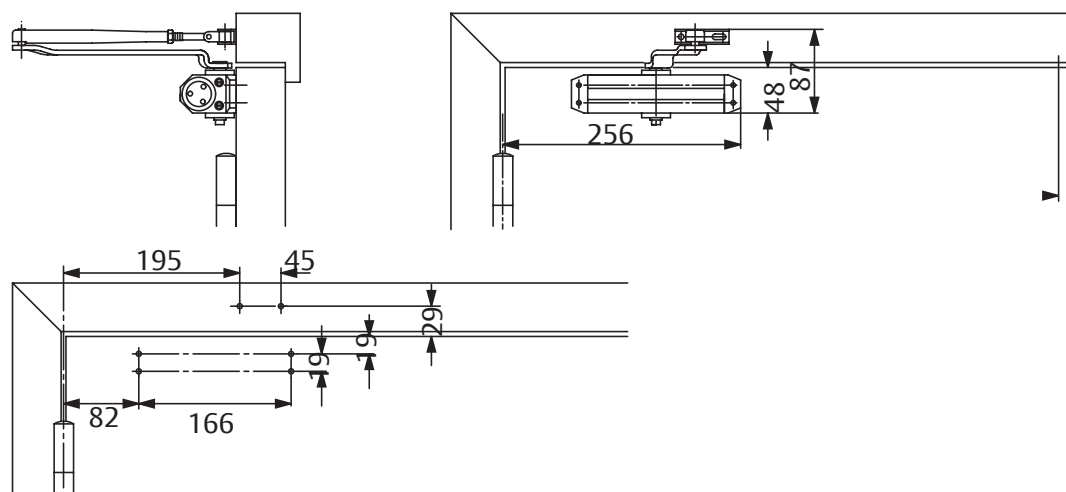

Door Closer

Specifications for DC110

Description:

ASSA ABLOY Door Closer DC110 featuring Rack and Pinion technology is in compliance with EN1154.

- Closing force size EN2/3/4, for doors up to 1100mm wide
- Closing speed and latching speed continuously adjustable
- Suitable for fire and smoke protection doors
- CE approved
- Suitable for left and right-handed doors

Finishes

- Silver EV1
- White, similar to RAL9016
- Black, similar to RAL9005

Required space on doors:
Left handed shown in diagram,
Right handed is the reverse.

Installation dimensions
EN3

Ordering Code

Description	Order no
DC110 EN, size 2/3/4, silver EV1	DC110-----EV1-
DC110 EN size 2/3/4, white, similar to RAL9016	DC110-----9016
DC110 EN size 2/3/4, black, similar to RAL9005	DC110-----9005